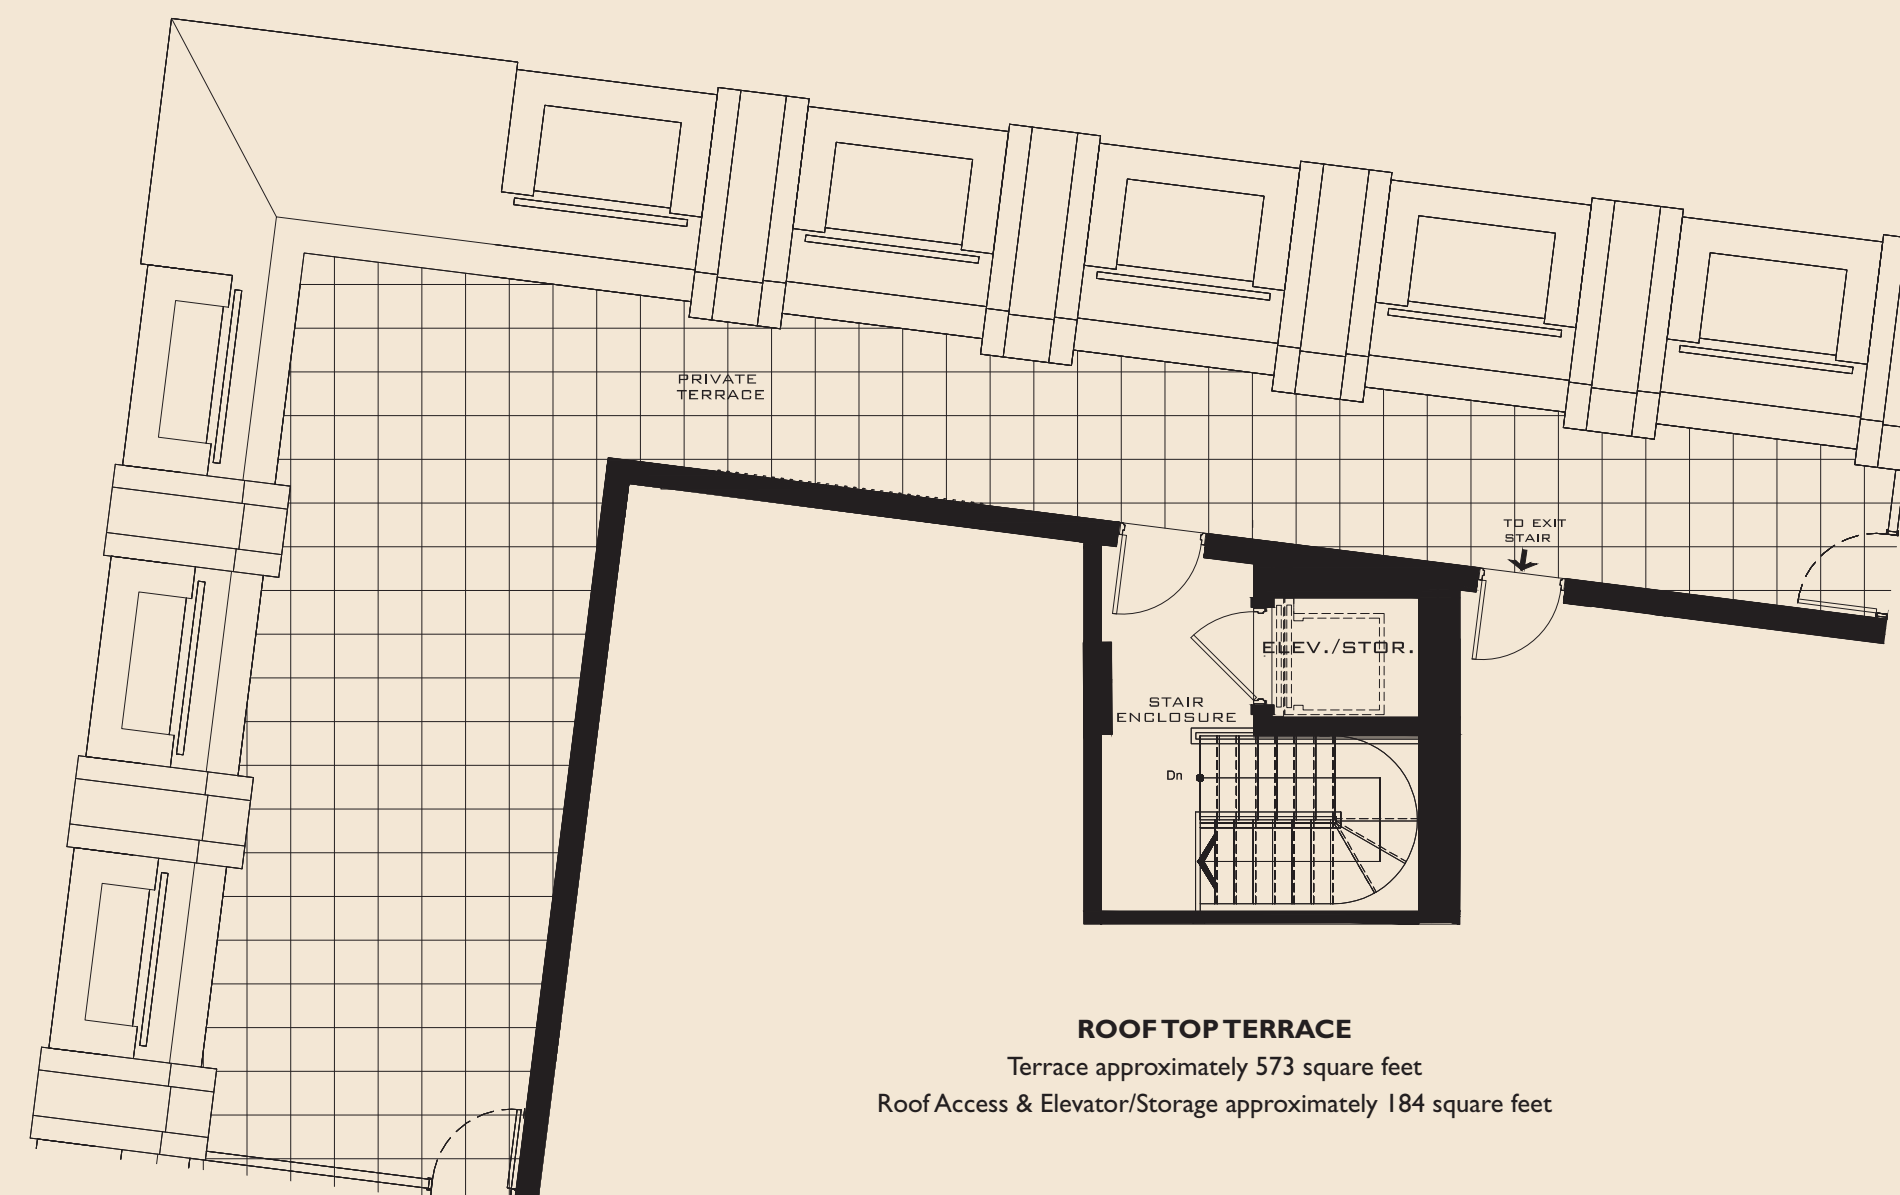

**Suite 1104 / 1204**  
Approximately 3,531 square feet  
3 Bedroom + 4 Bathroom + Den  
Terrace 573 square feet  
View: North - West

**LOWER LEVEL**  
Approximately 1,804 square feet

**UPPER LEVEL**  
Approximately 1,727 square feet

**ROOFTOPTERRACE**  
Terrace approximately 573 square feet  
Roof Access & Elevator/Storage approximately 184 square feet