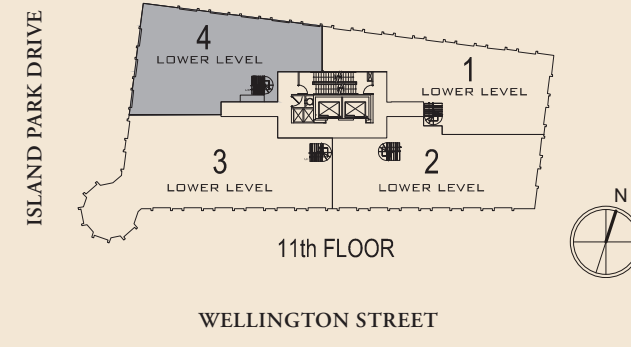

**Suite 1104 / 1204**  
Approximately 3,531 square feet  
3 Bedroom + 4 Bathroom + Den  
Terrace 573 square feet  
View: North - West

**LOWER LEVEL**  
Approximately 1,804 square feet

**UPPER LEVEL**  
Approximately 1,727 square feet

**ROOFTOPTERRACE**  
Terrace approximately 573 square feet  
Roof Access & Elevator/Storage approximately 184 square feet