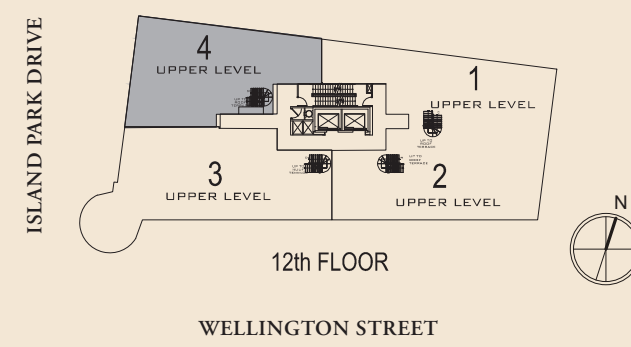

**Suite 1104 / 1204**  
Approximately 3,531 square feet  
3 Bedroom + 4 Bathroom + Den  
Terrace 573 square feet  
View: North - West

**LOWER LEVEL**  
Approximately 1,804 square feet

**UPPER LEVEL**  
Approximately 1,727 square feet

**ROOFTOPTERRACE**  
Terrace approximately 573 square feet  
Roof Access & Elevator/Storage approximately 184 square feet