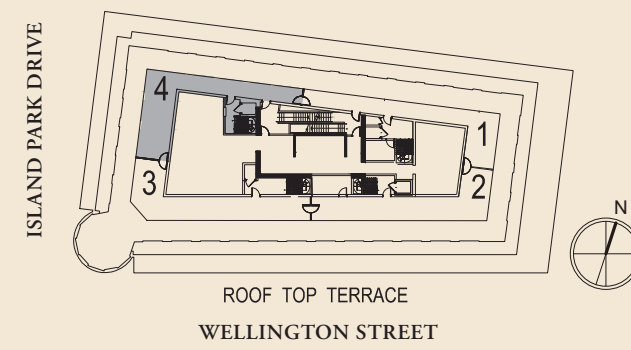

**Suite 1104 / 1204**  
Approximately 3,531 square feet  
3 Bedroom + 4 Bathroom + Den  
Terrace 573 square feet  
View: North - West

**LOWER LEVEL**  
Approximately 1,804 square feet

**UPPER LEVEL**  
Approximately 1,727 square feet

**ROOFTOPTERRACE**  
Terrace approximately 573 square feet  
Roof Access & Elevator/Storage approximately 184 square feet